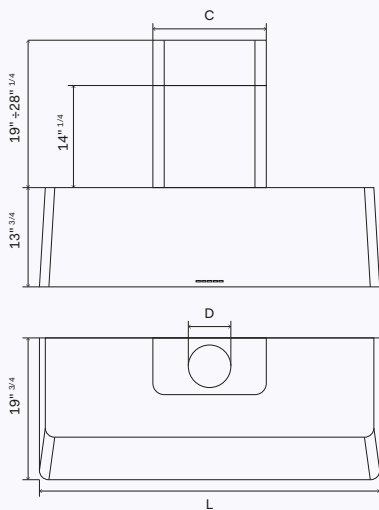

UAG

Wall-mounted extraction hood

Color range

Body

White – WH	Antique white – AW	Stainless steel – SS	Graphite matt – MG	Glossy black – BK
Blue – MB	Burgundy red – BU	Emerald green – EG	Blue grey – BG	Optional RAL Classic – RA + $ 1400.00