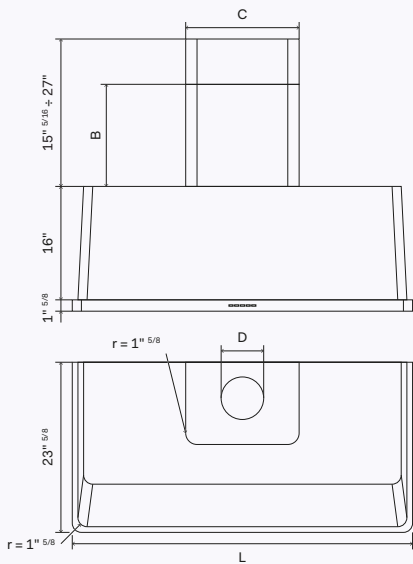

UAM

Wall-mounted extraction hood

Color range

Body

White - WH

Antique white - AW

Stainless steel - SS

Graphite matt - MG

Glossy black - BK

Blue - MB

Burgundy red - BU

Emerald green - EG

Blue grey - BG

Optional RAL Classic + $ 1400.00

Finishes

Frames

Stainless steel