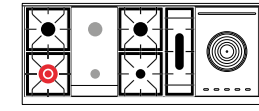

8 burners + fry top

UP48FNMP

Brass/Copper/Chrome/
Burnished

Induction

UPI486NMP

Brass/Copper/Chrome/
Burnished

60" Range
Dual Fuel

7 burners + fry top + coup de feu