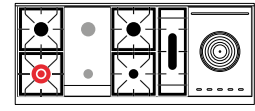

UP60FSWMP

Satin

9 burners fry top