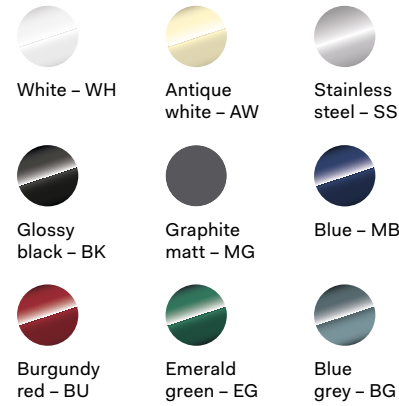

Black Matt

36" wall-mounted
hood

UAPM36

Stainless steel

48" wall-mounted
hood

UAPM48

Stainless steel

Nostalgie

Color range
Body

Finishes
Knobs, handles, feet, frames

Solid door version
Optional

Order code: add letter "Q" before the "N" letter

Noblesse frames
Optional

Noblesse frame version

Standard version

30" Range
Dual Fuel or Induction

UANB40

All colors & finishes

UANB48

All colors & finishes

UANB60

All colors & finishes

Professional Plus

Color range
Body