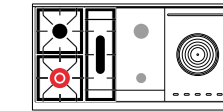

48" Range
Dual Fuel or Induction

5 burners + fry top + coup de feu

UP48FSWMP

Satin

8 burners + fry top

UP48FWMP

Satin

Induction