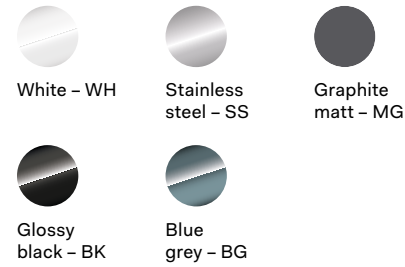

All colors

60" wall-mounted
hood

UAG60

All colors

UANB30

All colors & finishes

UANB36

All colors & finishes

UANB40

All colors & finishes

UANB48

All colors & finishes

UANB60

All colors & finishes

Professional Plus

Color range
Body