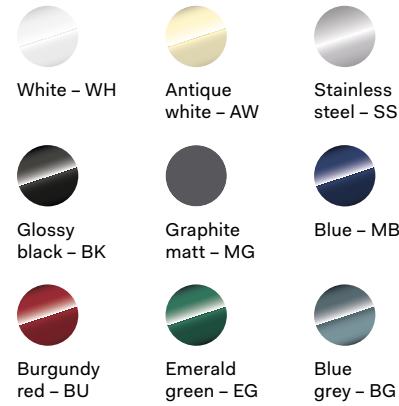

Majestic

Color range
Body

Finishes
Knobs, handles, feet, frames

Solid door version
Optional

Order code: add letter "Q" before the "N" letter

30" Range
Dual Fuel or Induction

5 burners

UM30DNE3

UANB40

All colors & finishes

UANB48

All colors & finishes

UANB60

All colors & finishes

Professional Plus

Color range
Body