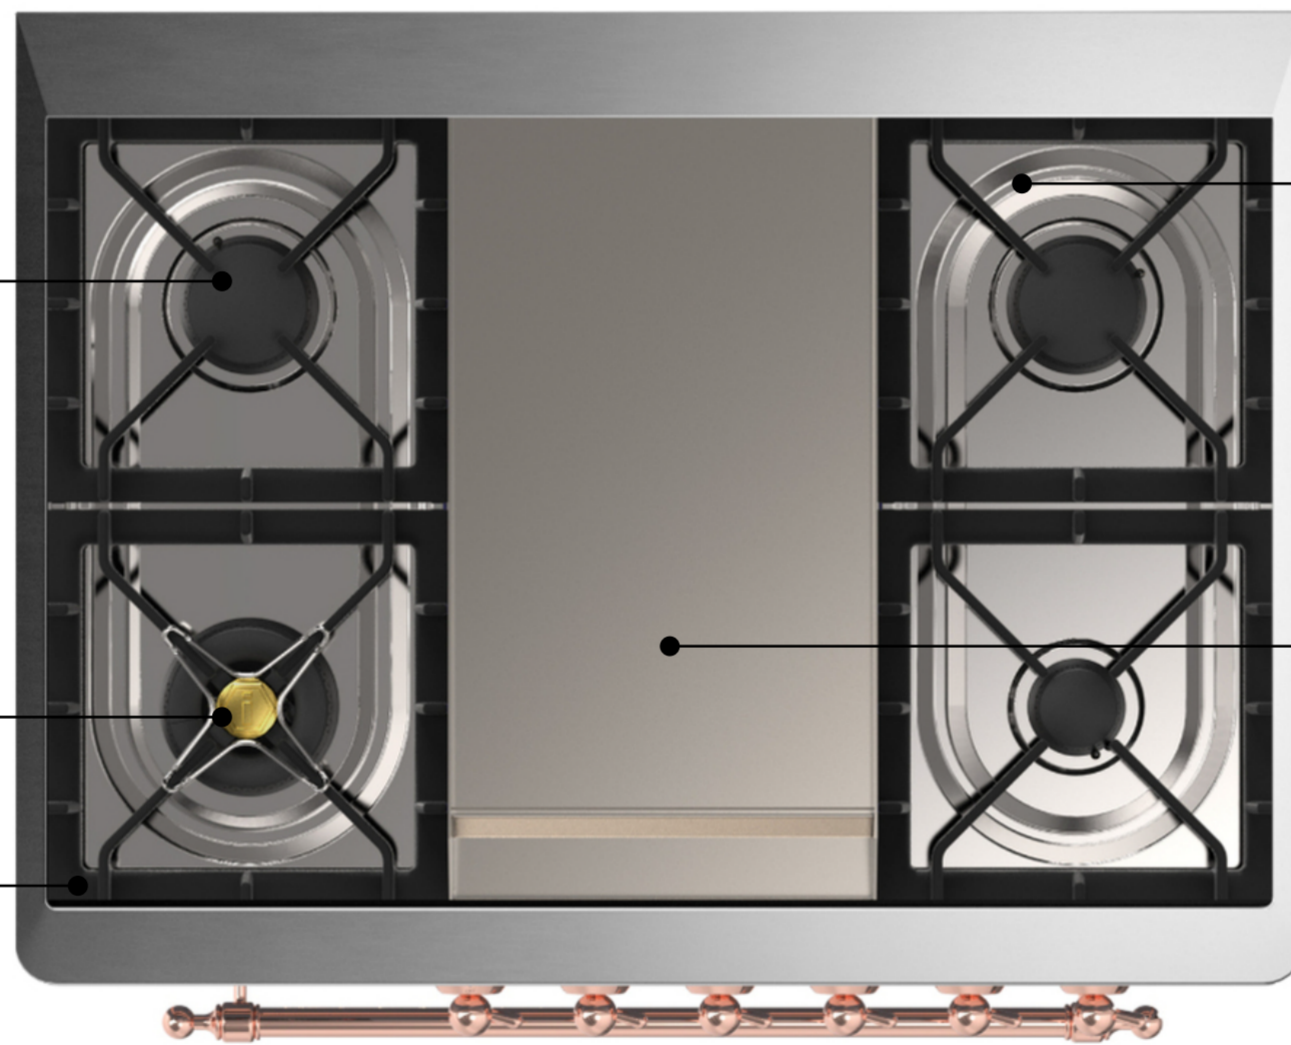

True European Convection

Independent Warming Drawer

Door and drawer with soft-closing system

OVEN DOOR TYPE

TRIM

GAS TYPE

ILVE Majestic III 36 inch Dual Fuel Range Oven Features

4.3" Digital Touch
Screen Display

Oven Function Capacity
Up to 3.5 Cubic Feet

Dual Convection Fan

Steam Discharge for
Moist Cooking

Easy Clean Enamel
Oven Interior

Rotisserie Function

True European Convection

Temperature: 85° to 575° F

Door and drawer with
soft-closing system

Oven Door Options

Glass Door

Solid Door

ILVE Majestic III 36 inch Dual Fuel Range Cooktop Features

6 Sealed-Burners + Griddle

Total Black Brass Burner
with Non-Stick Nano-
technological Coating

Dual Gas Burners with
Power Up to 25K BTU

Cast Iron Grate Supports

Easy-Clean Stainless
Steel Surface

Removable Griddle
with 8mm thickness
Power Up to 17.5K BTU

ILVE Majestic III 36 inch Dual Fuel Range Dimensions

Exterior Width	36"
Width	35 7/8"
Depth	29"
Height	38 7/8"
Depth with Door Opened at 90 Degrees	42 7/8"
Product Weight (lbs)	287