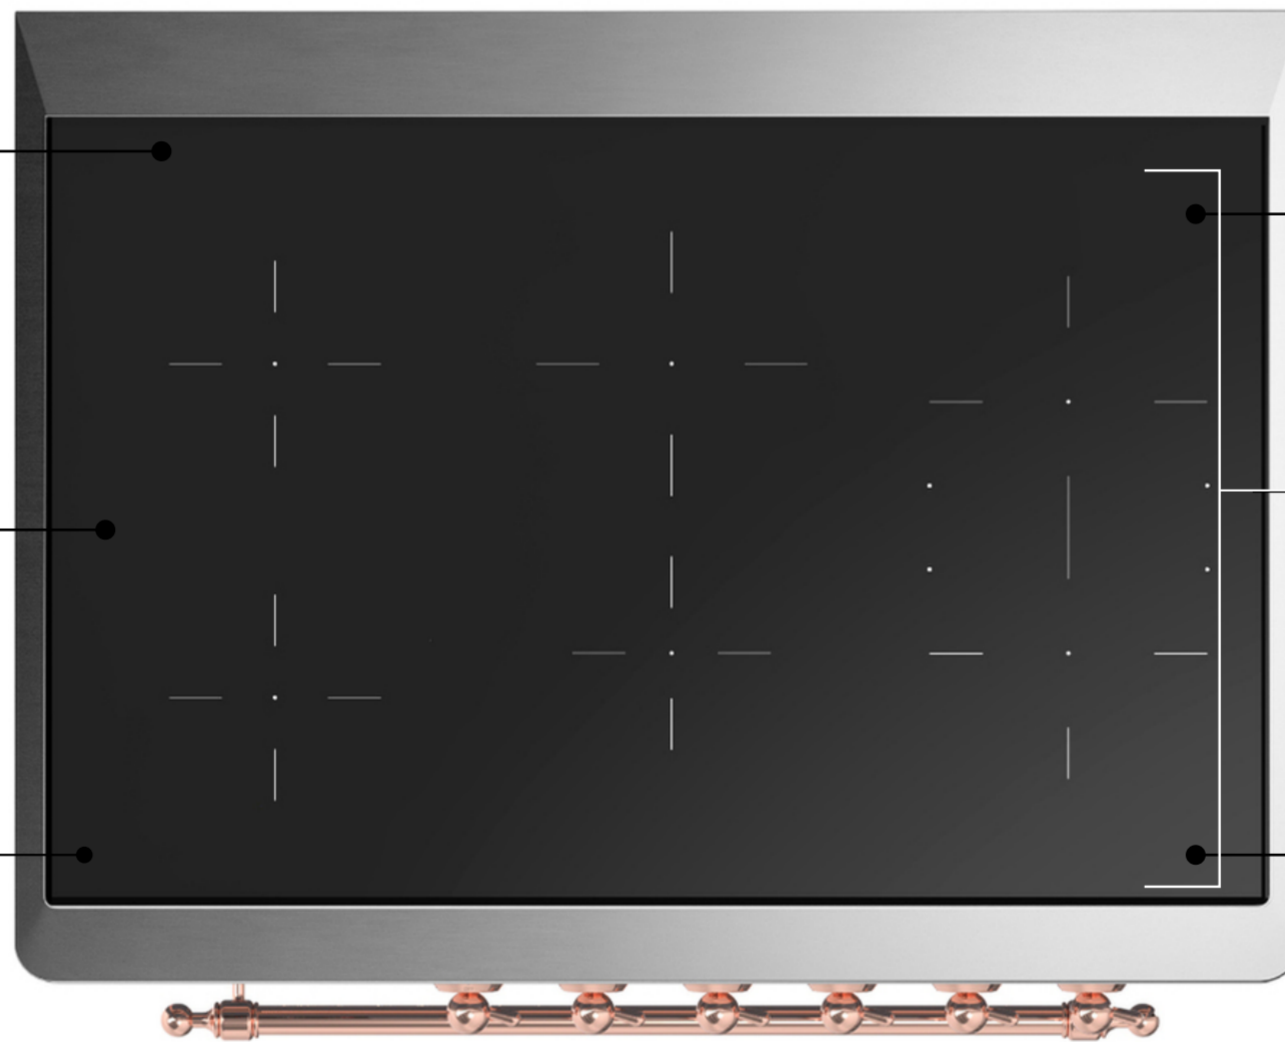

## OVEN DOOR TYPE

## EXTERIOR WIDTH

# ILVE Majestic III 36 inch Induction Range Cooktop Features

5 Cooking Zones

1.9 – 3.1 kW Zones

Overheating and Liquid  
Spill Protection

Easy Clean Glass

Bridge Control

Boost Function

Residual Heat Indicator

# ILVE Majestic III 36 inch Induction Range Dimensions

Exterior Width	36"
Width	35 7/8"
Depth	29"
Height	38 7/8"
Depth with Door Opened at 90 Degrees	42 7/8"
Product Weight (lbs)	248

Oven Interior Width	26 3/8"
Oven Interior Height	14 3/8"
Oven Interior Depth	16 1/8"