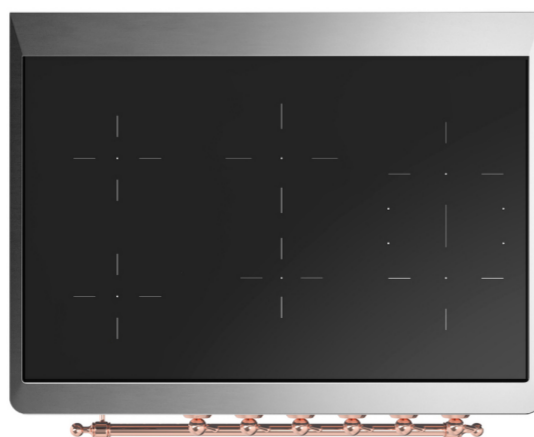

# ILVE Majestic III 36 inch Induction Range Overview

Induction Cooktop (Hob)  
1.9 kW - 3.1 kW Zones

Residual Heat Indicator

4.3" Digital Touch  
Screen Display

Oven Function Capacity  
Up to 3.5 Cubic Feet

True European Convection

Independent  
Warming Drawer

Door and drawer with  
soft-closing system

## OVEN DOOR TYPE

## EXTERIOR WIDTH