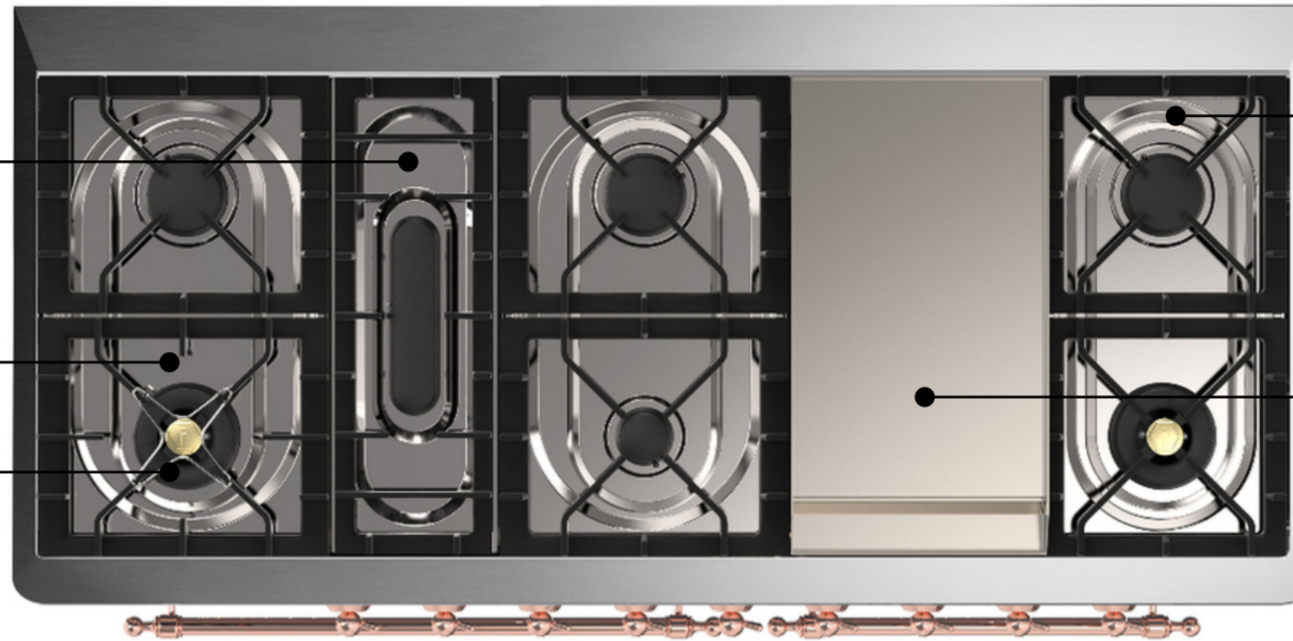

ILVE Majestic III 60 inch Dual Fuel Range Overview

Dual Gas Burners with Power Up to 25K BTU

4.3" Digital Touch Screen Display

Individual Control for Each Oven

Large Oven Function Capacity Up to 3.5 Cubic Feet

OVEN DOOR TYPE

TRIM

GAS TYPE

ILVE Majestic III 60 inch Dual Fuel Range Oven Features

Oven Door Options

Glass Door

Solid Door

ILVE Majestic III 60 inch Dual Fuel Range Cooktop Features

9 Sealed-Burners + Griddle

Oval Burner with Power
Up to 10.5K BTU

Dual Gas Burners with
Power Up to 25K BTU

Cast Iron Grate Supports

Total Black Brass Burner
with Non-Stick Nano-
technological Coating

Removable Griddle
with 8mm thickness
Power Up to 17.5K BTU

Oval Burner with Power
Up to 10.5k BTU

Removable Griddle
with 8mm thickness
Power Up to 17.5K BTU

ILVE Majestic III 60 inch Dual Fuel Range Dimensions

Exterior Width	60"
Width	59 1/2"
Depth	29"
Height	38 7/8"
Depth with Door Opened at 90 Degrees	42 7/8"
Product Weight (lbs)	436