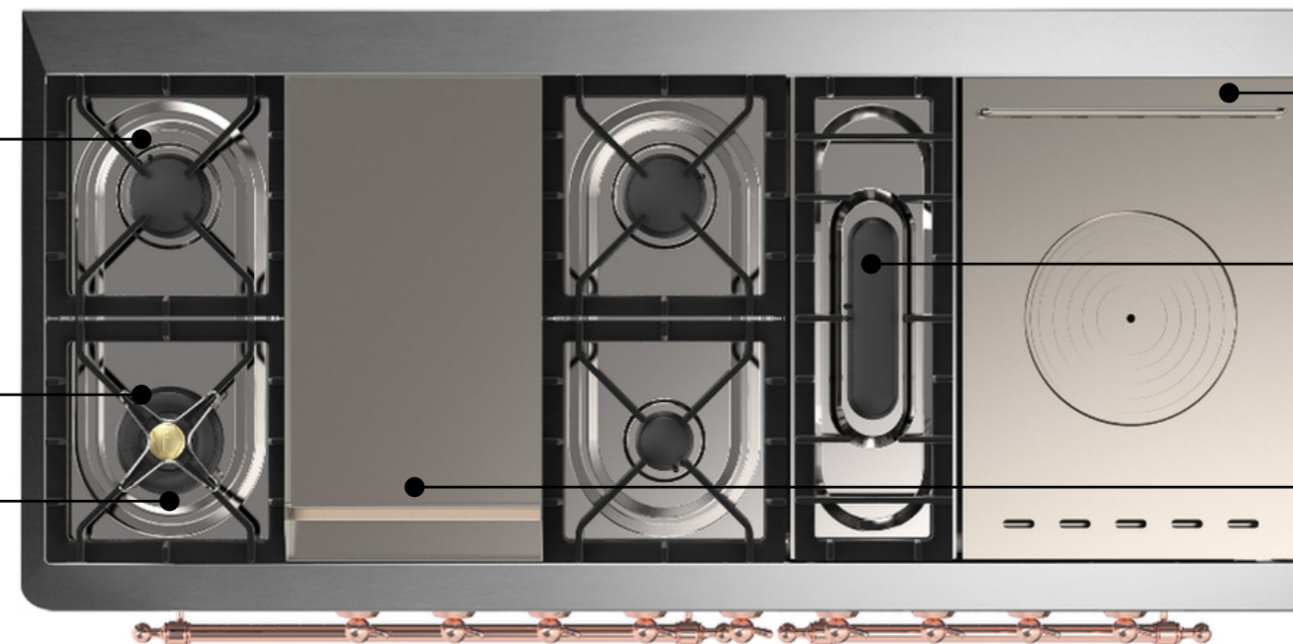

OVEN DOOR TYPE

TRIM

GAS TYPE

ILVE Majestic III 60 inch Dual Fuel Range Oven Features

Oven Door Options

Glass Door

Solid Door

ILVE Majestic III 60 inch Dual Fuel Range Cooktop Features

9 Sealed-Burners + Griddle

Oval Burner with Power
Up to 10.5K BTU

Dual Gas Burners with
Power Up to 25K BTU

Cast Iron Grate Supports

Total Black Brass Burner
with Non-Stick Nano-
technological Coating

Removable Griddle
with 8mm thickness
Power Up to 17.5K BTU

7 Sealed-Burners + Griddle + French Top

Total Black Brass Burner
with Non-Stick Nano-
technological Coating

Dual Gas Burners with
Power Up to 25K BTU

Cast Iron Grate Supports

French Top with Rings
Power Up to 10.5K BTU

Oval Burner with Power
Up to 10.5k BTU

Removable Griddle
with 8mm thickness
Power Up to 17.5K BTU

ILVE Majestic III 60 inch Dual Fuel Range Dimensions

Exterior Width	60"
Width	59 1/2"
Depth	29"
Height	38 7/8"
Depth with Door Opened at 90 Degrees	42 7/8"
Product Weight (lbs)	436