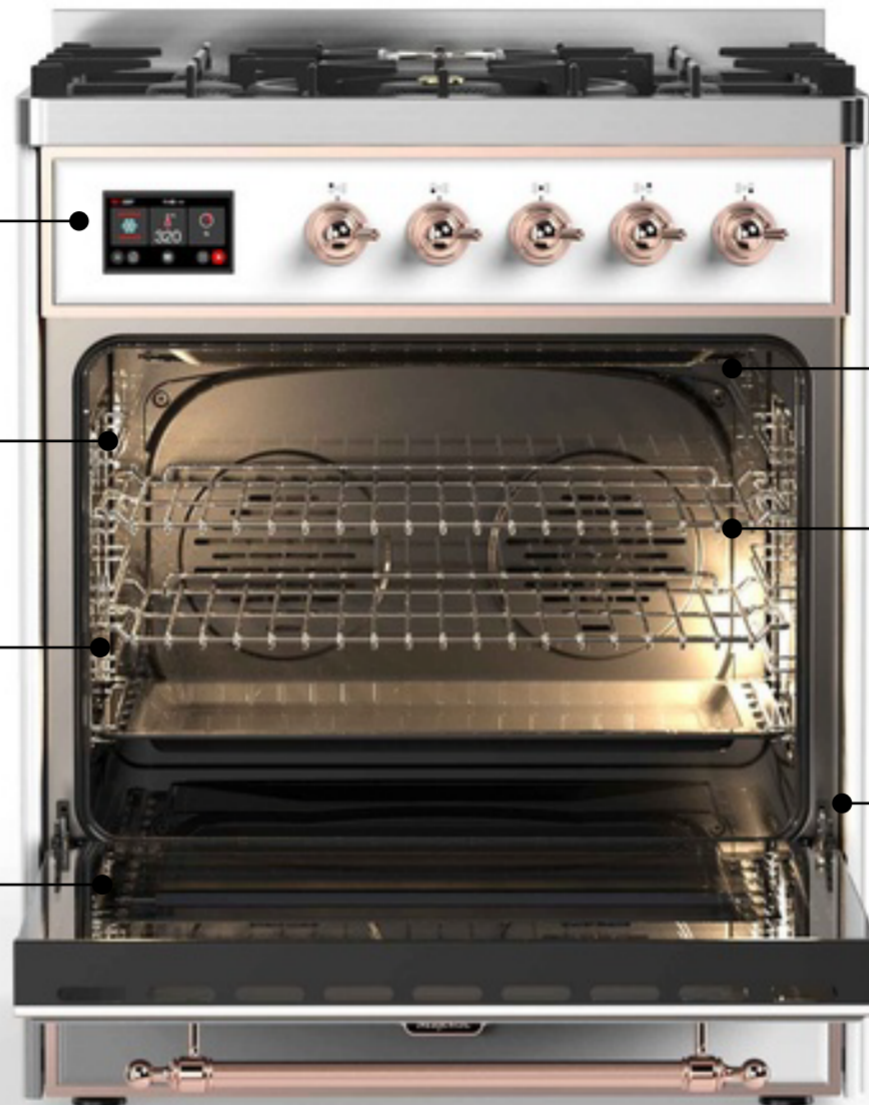

# ILVE Majestic II 30 inch Dual Fuel Range Overview

Dual Gas Burners with Power Up to 20K BTU

4.3" Digital Touch Screen Display

Oven Function Capacity Up to 4 Cubic Feet

Total Black Brass Burner with Non-Stick Nano-technological Coating

# ILVE Majestic II 30 inch Dual Fuel Range Oven Features

4.3" Digital Touch  
Screen Display

Oven Function Capacity  
Up to 4 Cubic Feet

Steam Discharge for  
Moist Cooking

Easy Clean Enamel  
Oven Interior

# ILVE Majestic II 30 inch Dual Fuel Range Cooktop Features

5 Sealed-Burners

Cast Iron Grate Supports

Easy-Clean Stainless  
Steel Surface

Dual Gas Burners with  
Power Up to 20 K BTU

Wok-Style Center Burner