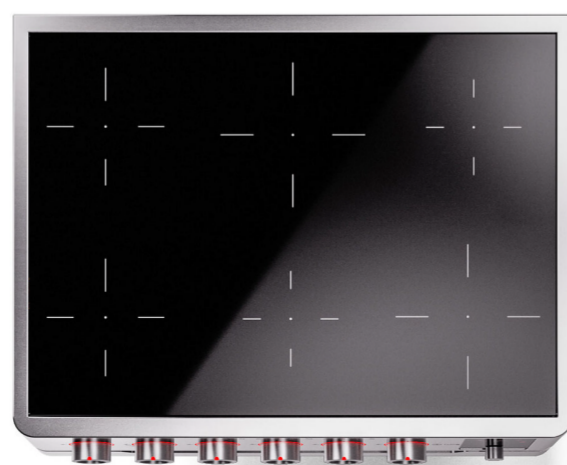

ILVE Panoramagic 36 inch Induction Range Overview

Induction Cooktop (Hob)
1.8 kW - 3.2 kW Zones

Residual Heat Indicator

Oven Function Capacity
Up to 3.5 Cubic Feet

True European Convection

Warming Drawer

Door and drawer with
soft-closing system

COLOR

ILVE Panoramagic 36 inch Induction Range Oven Features

Oven Function Capacity
Up to 3.5 Cubic Feet

Easy Clean Enamel
Oven Interior

4.3" Digital Touch Screen
Control

True European Convection

Moist Intensive Cooking

Door and drawer with
soft-closing system

ILVE Panoramagic 36 inch Induction Range Cooktop Features

6 Cooking Zones

1.8 – 3.2 kW Zones

Bridge Control

Boost Function

Overheating and Liquid
Spill Protection

Easy Clean Glass